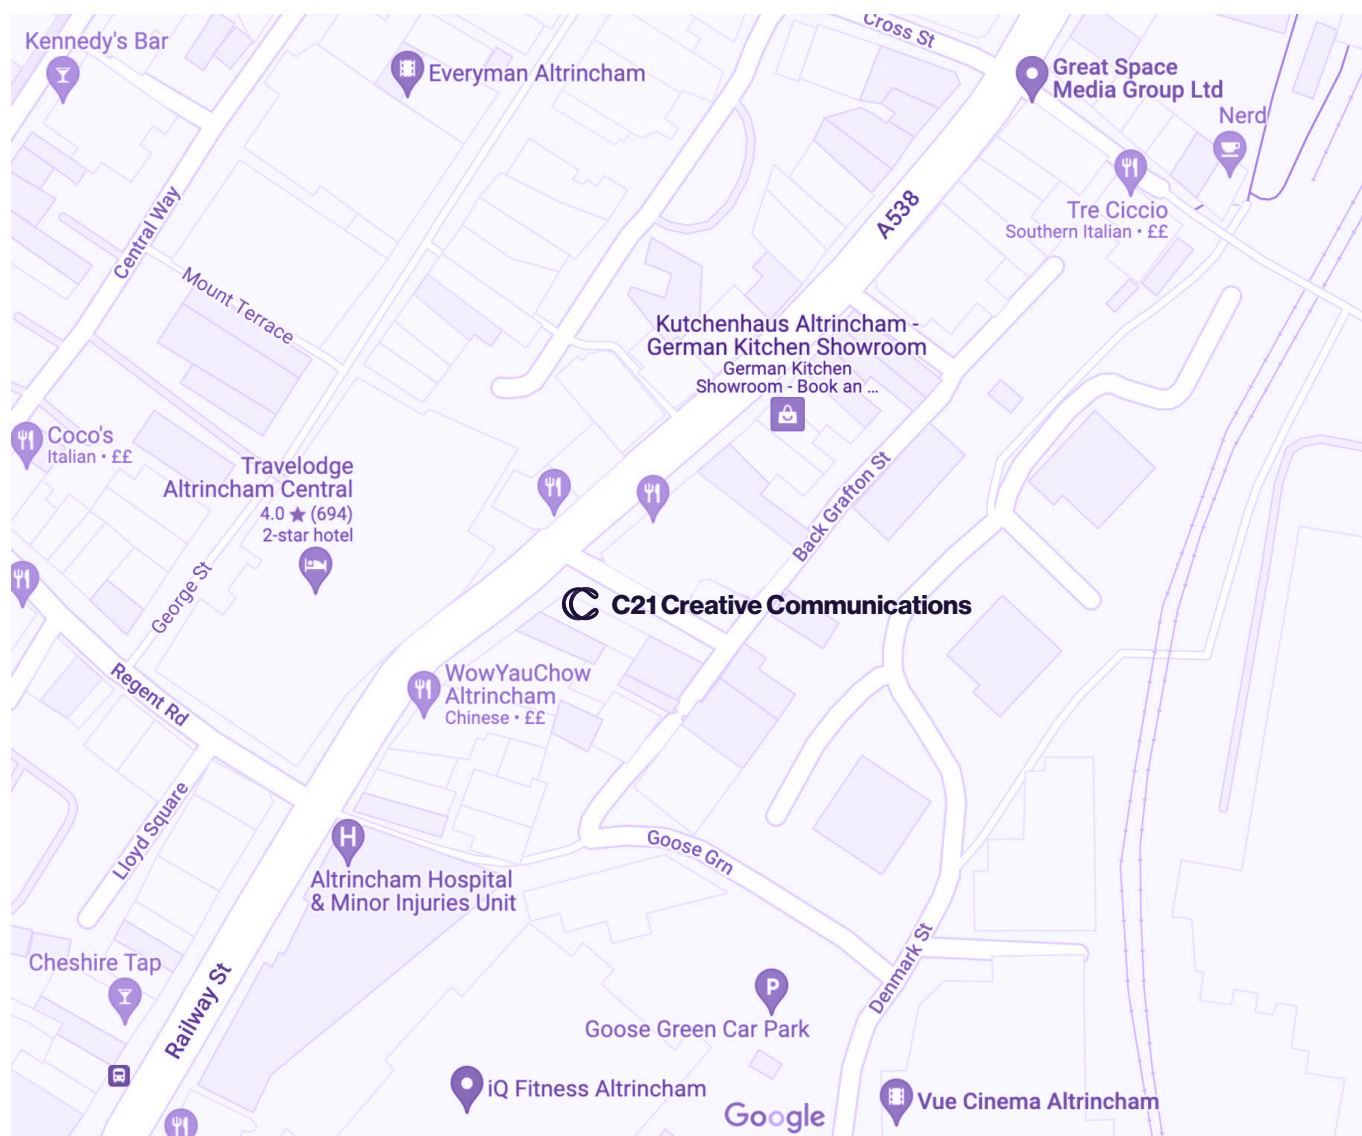

## How to get here.

### From the North (M60)

- M60 J8&7 Sale (A56)
- 3 miles, go under small bridge
- 3 sets of lights, go straight over
- Lights, go left (Barrington Road)
- Lights, go straight over to Stamford New Road
- Lights, go straight over (HSBC on left)
- 2nd left on to Grafton Street
- C21 is half way down on the right hand side

### From the South (M6)

- M6 J19, follow M56 signs
- Follow A556 for 5 miles
- Roundabout, go straight over to Altrincham (A56)
- Lights, go straight over
- Take 3rd right on to Regent Road
- Turn left at bottom
- Take next right on to Grafton Street
- C21 is half way down on the right hand side

### From the South (M56)

- M56 J8&7, follow Altrincham (A56)
- Lights, go straight over
- Take 3rd right on to Regent Road
- Left at bottom
- Take next right on to Grafton Street
- C21 is half way down on the right hand side